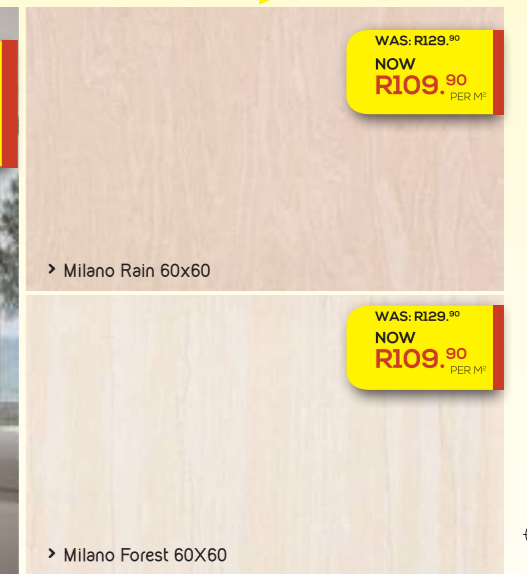

# EVERYDAY LOW PRICE

Prices valid from 01 March 2018 - 30 June 2018.

PRICE BEATER

WAS: R119.<sup>90</sup>  
**NOW ONLY: R95.<sup>90</sup>** PER M<sup>2</sup>

Milano Ivory / 60x60

WAS: R129.<sup>90</sup>  
**NOW R109.<sup>90</sup>** PER M<sup>2</sup>