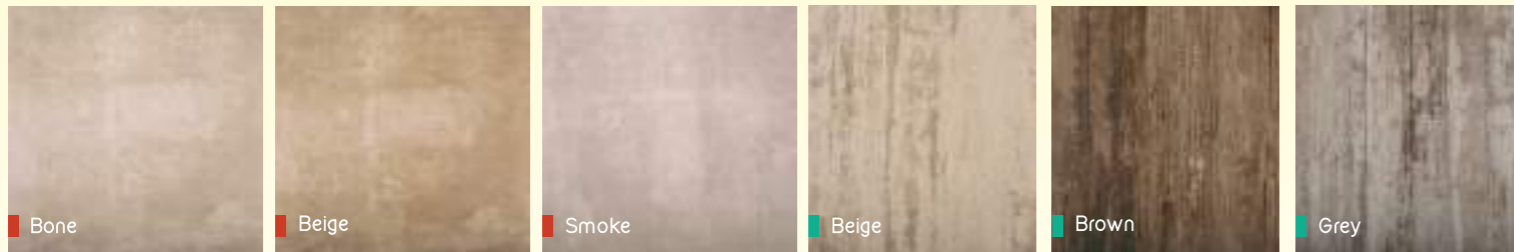

TILES

WAS: R149.00
NOW ONLY: R119.90 PER M²

WAS: R139.00
NOW ONLY: R109.90 PER M²

Portland range Nebraska range

CABINETS

Lagos 600 LTE Cabinet white with basin
WAS: R3 999.00
NOW ONLY: R2 699.00

ALSO AVAILABLE IN WHITE