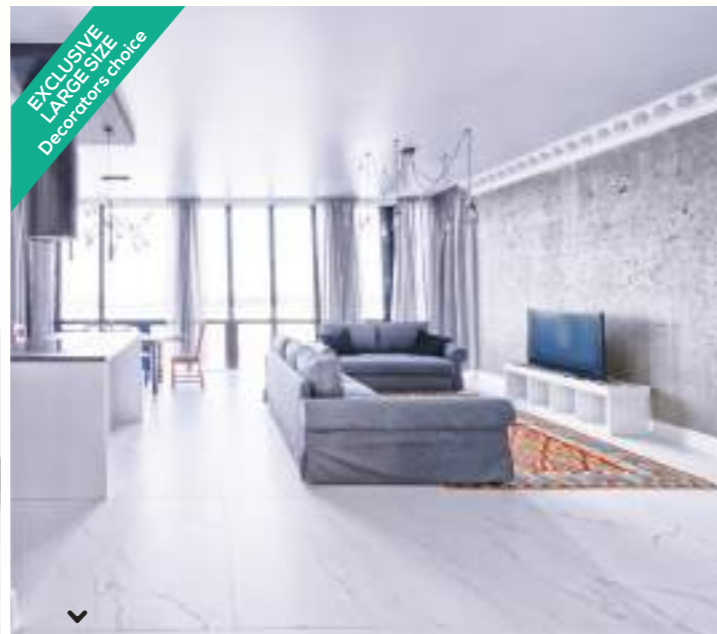

FROM **R149.90**  
 PER M<sup>2</sup>

Woodlook range 30X90

Woodlook range available in various colours

TILES

EXCLUSIVE LARGE SIZE Decorator's choice

Super White Nano 80X80

WAS: R229.00  
**NOW ONLY: R209.90**  
 PER M<sup>2</sup>