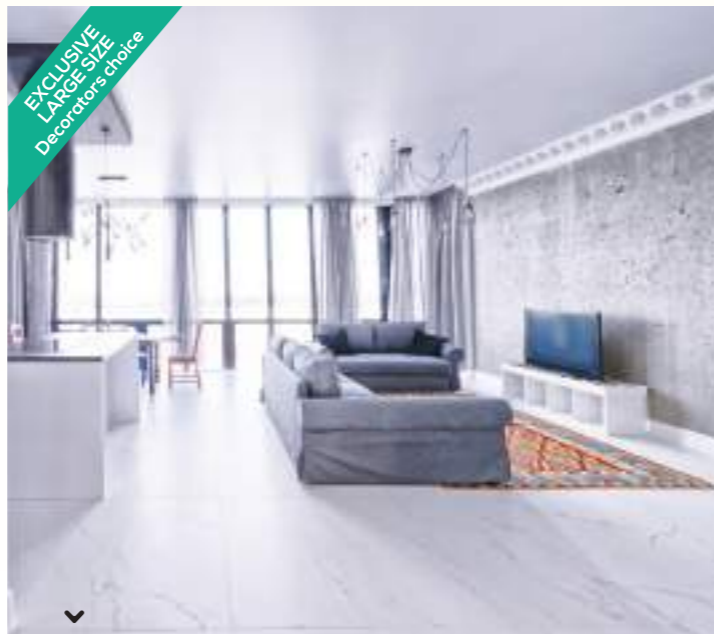

Super White Nano 80X80

WAS: R229.00
NOW ONLY: R209.90 PER M²

EXCLUSIVE LARGE SIZE Decorator's choice

Picasso Carrara 80X80

WAS: R269.00
NOW ONLY: R229.90 PER M²