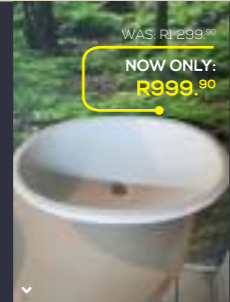

WAS: R15 999.⁹⁰
NOW ONLY: R13 999.⁹⁰

TOILETS + BASINS

Georgia Basin

WAS: R999.⁹⁰
NOW ONLY: R899.⁹⁰

Leonora Toilet

WAS: R1 499.⁹⁰
NOW ONLY: R1 299.⁹⁰

Como Stone Basin

WAS: R1299.⁹⁰
NOW ONLY: R999.⁹⁰

Euro Toilet

WAS: R2 499.⁹⁰
NOW ONLY: R2 199.⁹⁰

Rio Quartz Basin

WAS: R2 999.⁹⁰
NOW ONLY: R2 499.⁹⁰

Iqwa Toilet

WAS: R1 699.⁹⁰
NOW ONLY: R1 499.⁹⁰

SHOWERS

Semi-Frameless Shower Enclosure 900X900

WAS: R2 999.⁹⁰
NOW ONLY: R2 499.⁹⁰

Chrome Extendable Pivot Door 800X1020 Excludes Return Panel

WAS: R1 999.⁹⁰
NOW ONLY: R1 499.⁹⁰

Chrome Corner Entry 900X900

WAS: R2 199.⁹⁰
NOW ONLY: R1 699.⁹⁰

SAVE R500
On ANY of these GREAT SHOWER DEALS