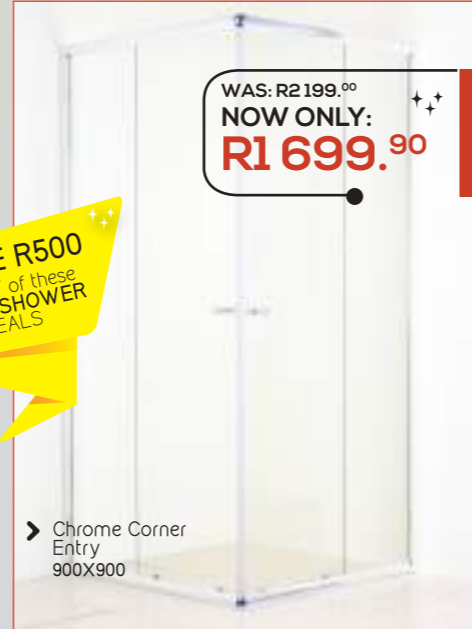

WAS: R15 999.⁹⁰
NOW ONLY: R13 999.⁹⁰

TOILETS + BASINS

Georgia Basin

WAS: R999.⁹⁰
NOW ONLY: R899.⁹⁰

Leonora Toilet

WAS: R1 499.⁹⁰
NOW ONLY: R1 299.⁹⁰

Como Stone Basin

WAS: R1299.⁹⁰
NOW ONLY: R999.⁹⁰

Euro Toilet

WAS: R2 499.⁹⁰
NOW ONLY: R2 199.⁹⁰

Rio Quartz Basin

WAS: R2 999.⁹⁰
NOW ONLY: R2 499.⁹⁰

Iqwa Toilet

WAS: R1 699.⁹⁰
NOW ONLY: R1 499.⁹⁰

SHOWERS

Semi-Frameless Shower Enclosure 900X900

WAS: R2 999.⁹⁰
NOW ONLY: R2 499.⁹⁰

Chrome Extendable Pivot Door 800X1020 Excludes Return Panel

WAS: R1 999.⁹⁰
NOW ONLY: R1 499.⁹⁰

Chrome Corner Entry 900X900

WAS: R2 199.⁹⁰
NOW ONLY: R1 699.⁹⁰

SAVE R500
On ANY of these GREAT SHOWER DEALS