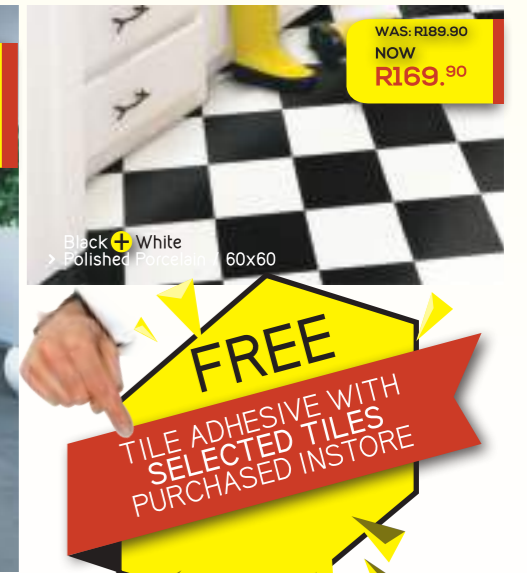

WAS: R189.<sup>90</sup>  
**NOW R169.<sup>90</sup>**

Black + White Polished Porcelain 60x60

**FREE**  
TILE ADHESIVE WITH SELECTED TILES PURCHASED INSTORE

**TILES OF ITALY**  
Simply beautiful since 1995