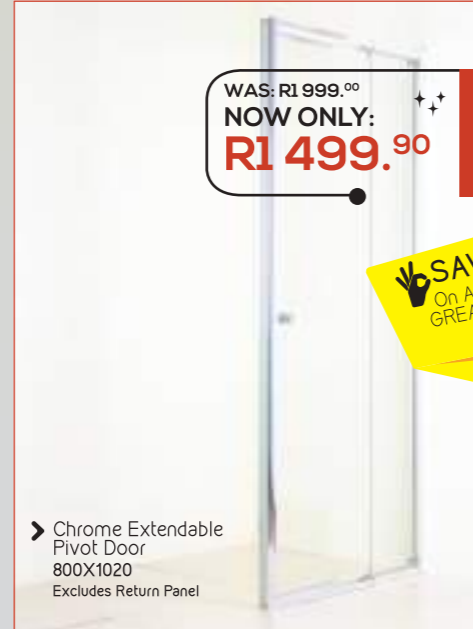

Euro Toilet

WAS: R2 499.⁹⁰
NOW ONLY: R2 199.⁹⁰

Rio Quartz Basin

WAS: R2 999.⁹⁰
NOW ONLY: R2 499.⁹⁰

Iqwa Toilet

WAS: R1 699.⁹⁰
NOW ONLY: R1 499.⁹⁰

SHOWERS

Semi-Frameless Shower Enclosure 900X900

WAS: R2 999.⁹⁰
NOW ONLY: R2 499.⁹⁰

Chrome Extendable Pivot Door 800X1020 Excludes Return Panel

WAS: R1 999.⁹⁰
NOW ONLY: R1 499.⁹⁰

Chrome Corner Entry 900X900

WAS: R2 199.⁹⁰
NOW ONLY: R1 699.⁹⁰

SAVE R500
On ANY of these GREAT SHOWER DEALS