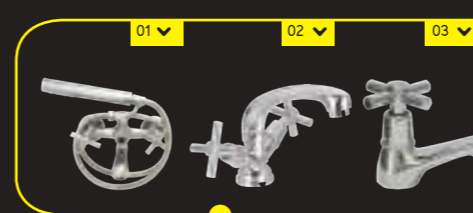

Geberit Abalona Wall Hung Pan and seat

WAS: R2 999.00
NOW ONLY: R2 799.90

GEBERIT RANGE NOW AVAILABLE IN STORES

White 550 Cabinet and basin
WAS: R1 990.00
NOW ONLY: R1 499.90

BUY THE CABINET & GET THIS FREE BALLAUGH BASIN MIXER VALUED AT R549.00

TAPS

Aspen Basin Mixer
NOW ONLY R749.00

Aspen Shower mixer
NOW ONLY R699.00

Belvelley bath/shower mixer
NOW ONLY R699.00

Belvelley Sink mixer
NOW ONLY R1 699.00

Belvelley Basin mixer
NOW ONLY R999.00

12 YEAR GUARANTEE ON ALL TAPS

01 / Pillano basin mixer swivel spout NOW ONLY R699.00
02 / Pillano Basin Swivel NOW ONLY R1 299.00
03 / Pillano Pillar Tap NOW ONLY R699.00

ALL TAPS ARE SABS APPROVED SABS APPROVED

TILES

EXCLUSIVE LARGE SIZE Decorator's choice