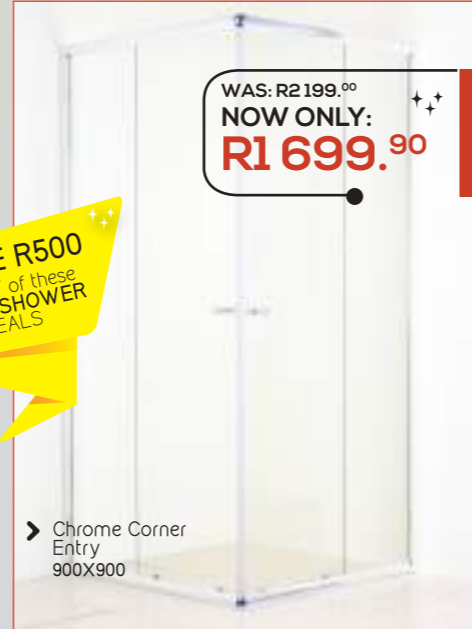

Rio Quartz Freestanding Bath  
\* Excludes Taps and Accessories

WAS: R15 999.<sup>90</sup>  
**NOW ONLY: R13 999.<sup>90</sup>**

TOILETS + BASINS

Georgia Basin

WAS: R999.<sup>90</sup>  
**NOW ONLY: R899.<sup>90</sup>**

Leonora Toilet

WAS: R1 499.<sup>90</sup>  
**NOW ONLY: R1 299.<sup>90</sup>**

Como Stone Basin

WAS: R1 299.<sup>90</sup>  
**NOW ONLY: R999.<sup>90</sup>**

Euro Toilet

WAS: R2 499.<sup>90</sup>  
**NOW ONLY: R2 199.<sup>90</sup>**

Rio Quartz Basin

WAS: R2 999.<sup>90</sup>  
**NOW ONLY: R2 499.<sup>90</sup>**

Iqwa Toilet

WAS: R1 699.<sup>90</sup>  
**NOW ONLY: R1 499.<sup>90</sup>**

SHOWERS

Semi-Frameless Shower Enclosure 900X900

WAS: R2 999.<sup>90</sup>  
**NOW ONLY: R2 499.<sup>90</sup>**