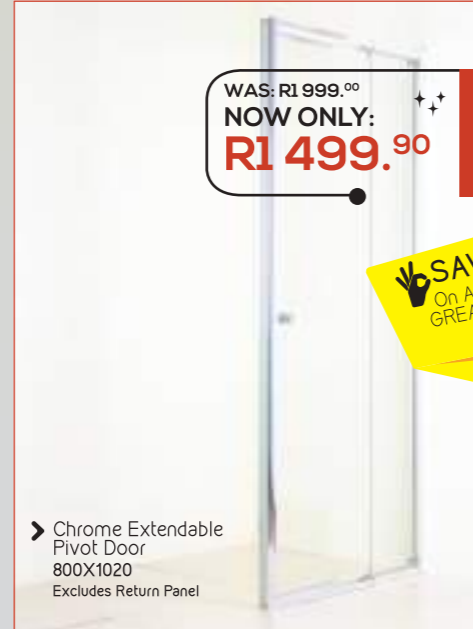

Rio Quartz Basin

WAS: R2 999.<sup>90</sup>  
**NOW ONLY: R2 499.<sup>90</sup>**

Iqwa Toilet

WAS: R1 699.<sup>90</sup>  
**NOW ONLY: R1 499.<sup>90</sup>**

SHOWERS

Semi-Frameless Shower Enclosure 900X900

WAS: R2 999.<sup>90</sup>  
**NOW ONLY: R2 499.<sup>90</sup>**