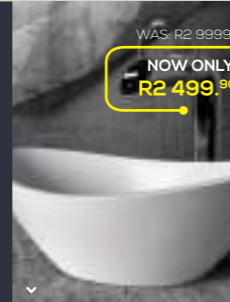

Rio Quartz Freestanding Bath  
\* Excludes Taps and Accessories

WAS: R15 999.<sup>90</sup>  
**NOW ONLY: R13 999.<sup>90</sup>**

TOILETS + BASINS

Georgia Basin

WAS: R999.<sup>90</sup>  
**NOW ONLY: R899.<sup>90</sup>**

Leonora Toilet

WAS: R1 499.<sup>90</sup>  
**NOW ONLY: R1 299.<sup>90</sup>**

Como Stone Basin

WAS: R1 299.<sup>90</sup>  
**NOW ONLY: R999.<sup>90</sup>**

Euro Toilet

WAS: R2 499.<sup>90</sup>  
**NOW ONLY: R2 199.<sup>90</sup>**

Rio Quartz Basin

WAS: R2 999.<sup>90</sup>  
**NOW ONLY: R2 499.<sup>90</sup>**

Iqwa Toilet

WAS: R1 699.<sup>90</sup>  
**NOW ONLY: R1 499.<sup>90</sup>**

SHOWERS

Semi-Frameless Shower Enclosure 900X900

WAS: R2 999.<sup>90</sup>  
**NOW ONLY: R2 499.<sup>90</sup>**