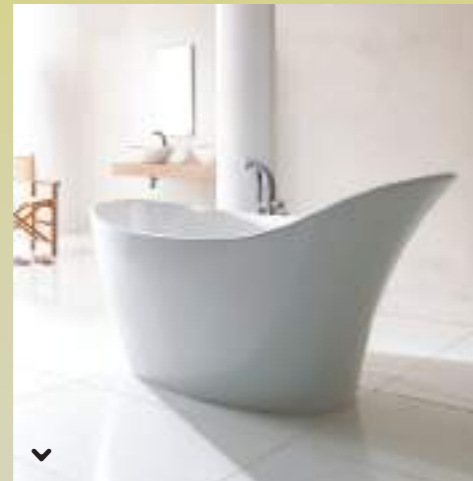

TUBS

Mona Lisa Slipper bath  
\* Excludes Taps and Accessories

WAS: R7 999.<sup>90</sup>  
**NOW ONLY: R6 499.<sup>90</sup>**

Como free standing bath  
\* Excludes Taps and Accessories

WAS: R9 999.<sup>90</sup>  
**NOW ONLY: R7 999.<sup>90</sup>**

Rio Quartz Freestanding Bath  
\* Excludes Taps and Accessories

WAS: R15 999.<sup>90</sup>  
**NOW ONLY: R13 999.<sup>90</sup>**

TOILETS + BASINS

Georgia Basin

WAS: R999.<sup>90</sup>  
**NOW ONLY: R899.<sup>90</sup>**

Leonora Toilet

WAS: R1 499.<sup>90</sup>  
**NOW ONLY: R1 299.<sup>90</sup>**

Como Stone Basin

WAS: R1 299.<sup>90</sup>  
**NOW ONLY: R999.<sup>90</sup>**

Euro Toilet

WAS: R2 499.<sup>90</sup>  
**NOW ONLY: R2 199.<sup>90</sup>**

Rio Quartz Basin

WAS: R2 999.<sup>90</sup>  
**NOW ONLY: R2 499.<sup>90</sup>**

Iqwa Toilet

WAS: R1 699.<sup>90</sup>  
**NOW ONLY: R1 499.<sup>90</sup>**

SHOWERS

Semi-Frameless Shower Enclosure 900X900

WAS: R2 999.<sup>90</sup>  
**NOW ONLY: R2 499.<sup>90</sup>**