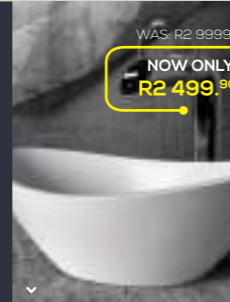

WAS: R15 999.⁹⁰
NOW ONLY: R13 999.⁹⁰

TOILETS + BASINS

Georgia Basin

WAS: R999.⁹⁰
NOW ONLY: R899.⁹⁰

Leonora Toilet

WAS: R1 499.⁹⁰
NOW ONLY: R1 299.⁹⁰

Como Stone Basin

WAS: R1299.⁹⁰
NOW ONLY: R999.⁹⁰

Euro Toilet

WAS: R2 499.⁹⁰
NOW ONLY: R2 199.⁹⁰

Rio Quartz Basin

WAS: R2 999.⁹⁰
NOW ONLY: R2 499.⁹⁰

Iqwa Toilet

WAS: R1 699.⁹⁰
NOW ONLY: R1 499.⁹⁰

SHOWERS

Semi-Frameless Shower Enclosure 900X900

WAS: R2 999.⁹⁰
NOW ONLY: R2 499.⁹⁰

Chrome Extendable Pivot Door 800X1020 Excludes Return Panel

WAS: R1 999.⁹⁰
NOW ONLY: R1 499.⁹⁰

Chrome Corner Entry 900X900

WAS: R2 199.⁹⁰
NOW ONLY: R1 699.⁹⁰

SAVE R500
On ANY of these GREAT SHOWER DEALS