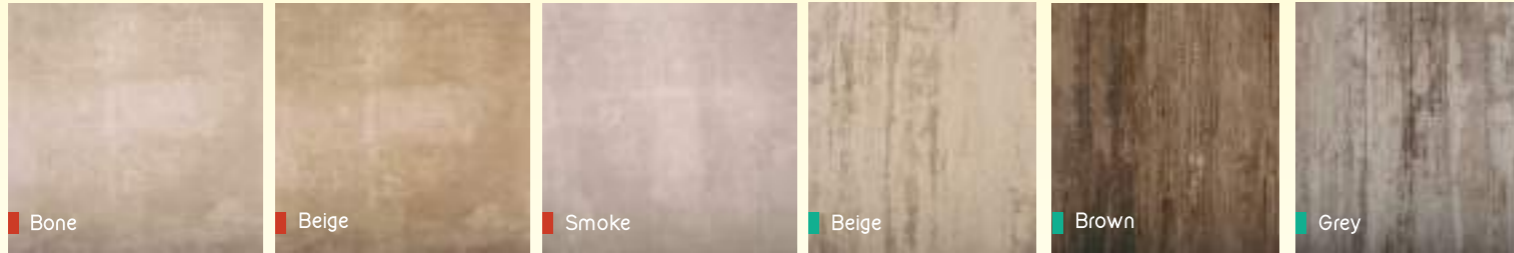

TILES

WAS: R149.00  
**NOW ONLY: R119.90**  
 PER M<sup>2</sup>

Portland grey 60X60

WAS: R139.00  
**NOW ONLY: R109.90**  
 PER M<sup>2</sup>

Nebraska light grey 60X60

Portland range ▾ Nebraska range ▾

CABINETS