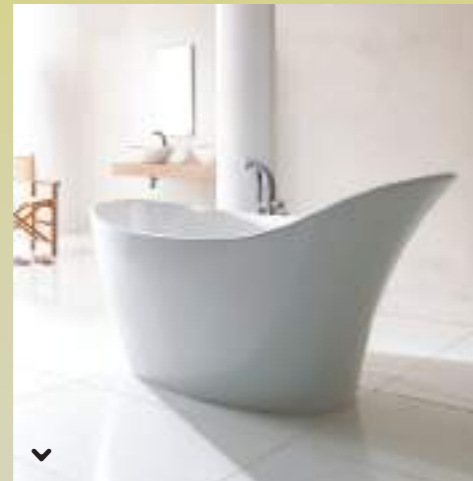

TUBS

Mona Lisa Slipper bath
* Excludes Taps and Accessories

WAS: R7 999.⁹⁰
NOW ONLY: R6 499.⁹⁰

Como free standing bath
* Excludes Taps and Accessories

WAS: R9 999.⁹⁰
NOW ONLY: R7 999.⁹⁰

Rio Quartz Freestanding Bath
* Excludes Taps and Accessories

WAS: R15 999.⁹⁰
NOW ONLY: R13 999.⁹⁰

TOILETS + BASINS

Georgia Basin

WAS: R999.⁹⁰
NOW ONLY: R899.⁹⁰

Leonora Toilet

WAS: R1 499.⁹⁰
NOW ONLY: R1 299.⁹⁰

Como Stone Basin

WAS: R1299.⁹⁰
NOW ONLY: R999.⁹⁰

Euro Toilet

WAS: R2 499.⁹⁰
NOW ONLY: R2 199.⁹⁰

Rio Quartz Basin

WAS: R2 999.⁹⁰
NOW ONLY: R2 499.⁹⁰

Iqwa Toilet

WAS: R1 699.⁹⁰
NOW ONLY: R1 499.⁹⁰

SHOWERS

Semi-Frameless Shower Enclosure 900X900